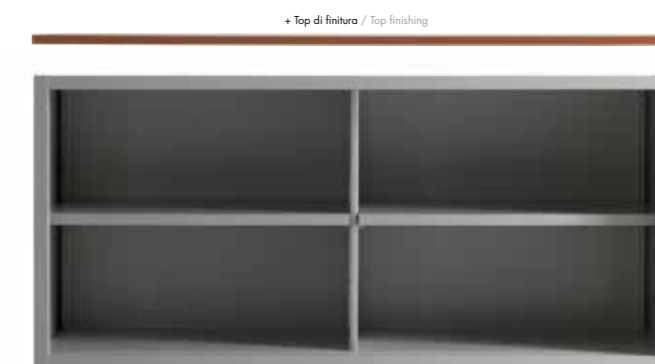

- 105.50184 cm 180x45x72 H
- 105.56184 cm 180x60x72 H