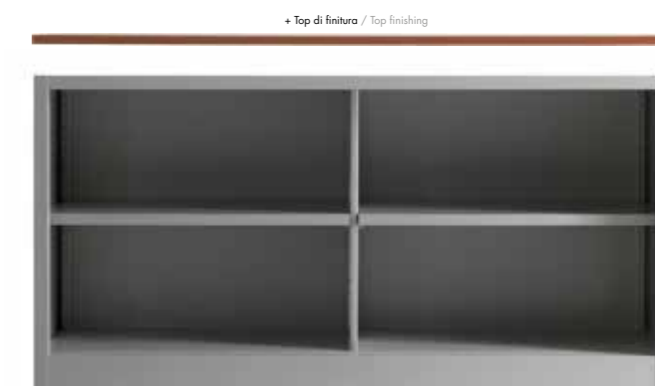

• 105.70184 cm180x45x88 H